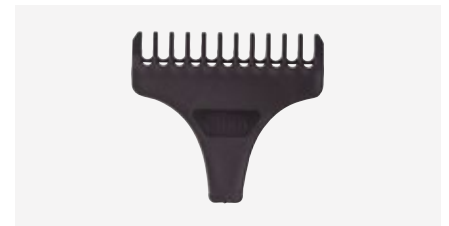

REF.RE07282/03

EAN: 8423029078171
u.m.vta: 1units - 1box

● 3 mm

P.V.P.R 3,00€