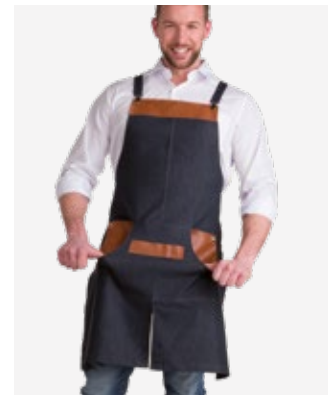

DELANTALES

Aprons

DELANTAL RETRO TEJANO RETRO JEAN APRON

REF.06355

P.V.P.R **46,80€**

EAN: 8435552713894
u.m.vta: 1units - 40box