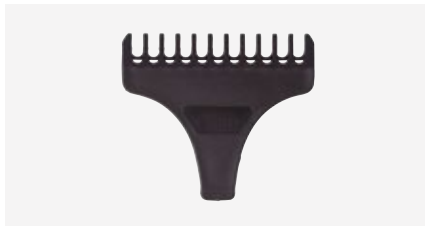

REF.RE07282/02

EAN: 8423029078164
u.m.vta: 1units - 1box

● 2 mm

P.V.P.R **3,00€**