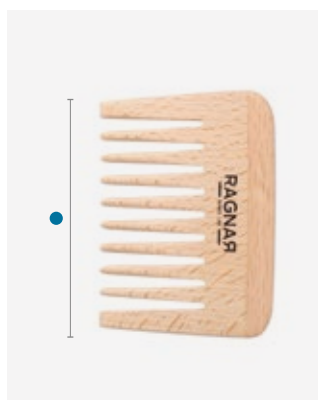

PEINES DE MADERA PARA BARBA Y BIGOTE · WOODEN BEARD AND MOUSTACHE COMBS

REF.04548

EAN: 8423029044855
u.m.vta: 12units - 12box

P.V.P.R **2,56€** ● 9 cm

REF.04549

EAN: 8423029044862
u.m.vta: 12units - 96box

P.V.P.R **2,36€** ● 10 cm