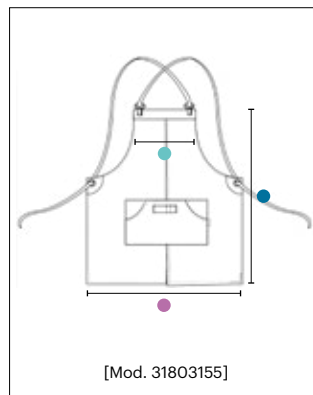

DELANTALES

Aprons

DELANTAL RETRO TEJANO RETRO JEAN APRON

REF.06355

P.V.P.R **46,80€**

EAN: 8435552713894
u.m.vta: 1units - 40box