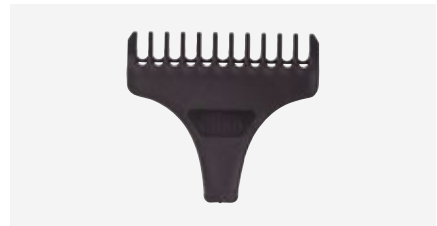

REF.RE07282/03

EAN: 8423029078171
u.m.vta: 1units - 1box

● 3 mm

P.V.P.R **3,00€**