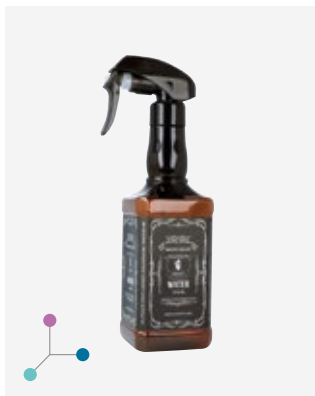

6 ámbar + 3 transparentes + 3 grises

Material: plástico

Peso: 76 gramos

6 amber + 3 clear transparent + 3 grey

Material: plastic

Weight: 76 g

REF.06999

EAN: 8423029073206
u.m.vta: 1units - 10box
10x20 units

P.V.P.R **3,21€** 650 ml
● 7,5 cm
● 24,5 cm