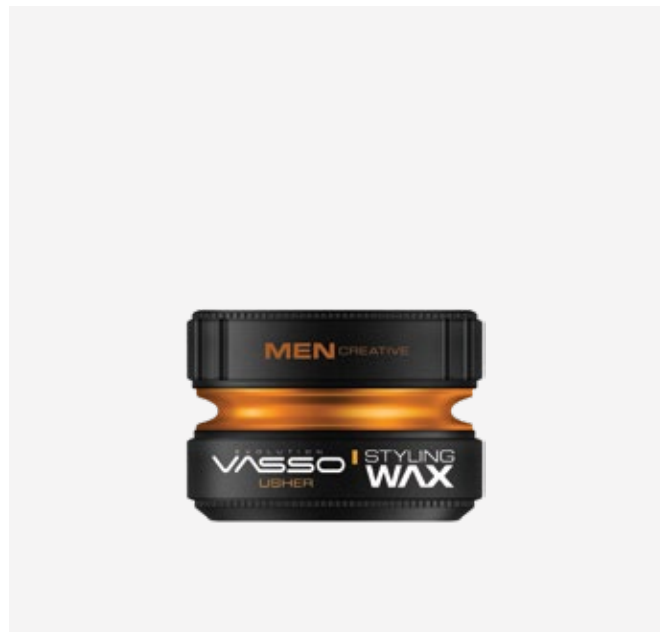

Wet look, shiny and well-groomed  
 Moisture-resistant structure  
 Non-greasy and lightweight  
 Enriched formula

**CERA DE PEINADO USHER**  
**STYLING WAX USHER**

REF.06523

P.V.P.R **17,74€**

EAN: 8699216347690  
 u.m.vta: 1units - 48box