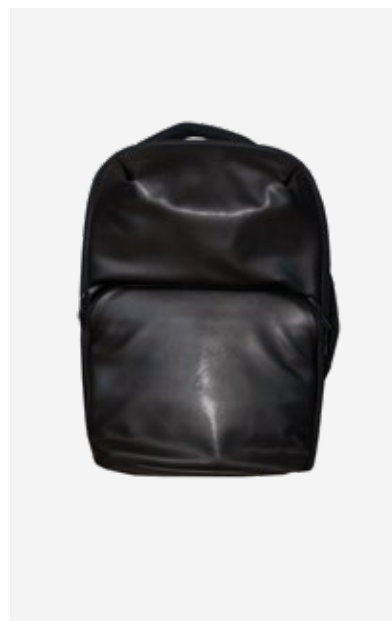

MOCHILA PARA BARBEROS · BACKPACK FOR BARBERS

REF.06797

EAN: 8423029070694
u.m.vta: 1units - 4box

P.V.P.R **111,20€**

● 17,5 cm
● 50 cm
● 30 cm

VIDEO