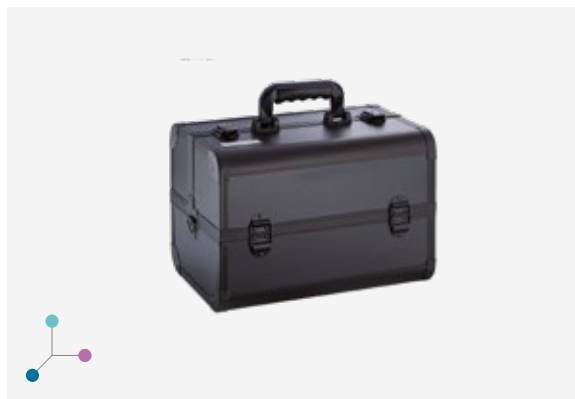

MALETAS DE ALUMINIO · ALUMINIUM CASES

REF.04941/50 ■

EAN: 8423029047382
u.m.vta: 1units - 4box

P.V.P.R **78,00€**

- 23,5 cm
- 24 cm
- 35 cm