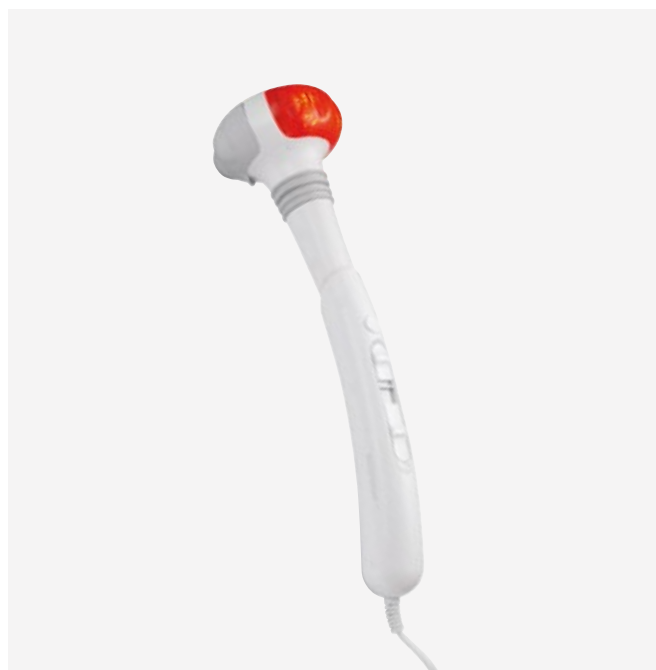

Camisetas de mujer confeccionadas en algodón de alta calidad. Diseño en color negro con cuello redondo, manga corta y el logo Tassel serigrafiado en el pecho. Disponibles en varias tallas, son cómodas, versátiles y fáciles de combinar con cualquier estilo. Su tejido resistente garantiza durabilidad y confort.

Women's T-shirts made from high quality cotton. Black design with round neck, short sleeves and Tassel logo screen-printed on the chest. Available in various sizes, they are comfortable, versatile and easy to combine with any style. The hard-wearing fabric guarantees durability and comfort.