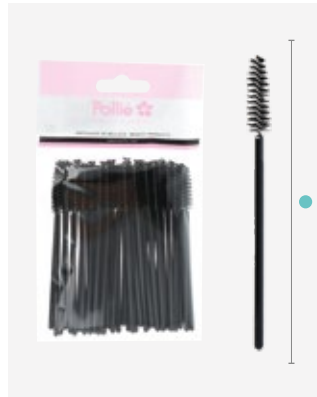

50 CEPILLOS PARA MÁSCARA DE PESTAÑAS · 50 MASCARA BRUSHES

REF.07915

EAN: 8423029096557
u.m.vta: 1units - 10box
10x10 units

P.V.P.R **4,82€**

● 10 cm

Mango de plástico
Pelo de nylon
Desechables
Plastic handle
Nylon hair
Disposable