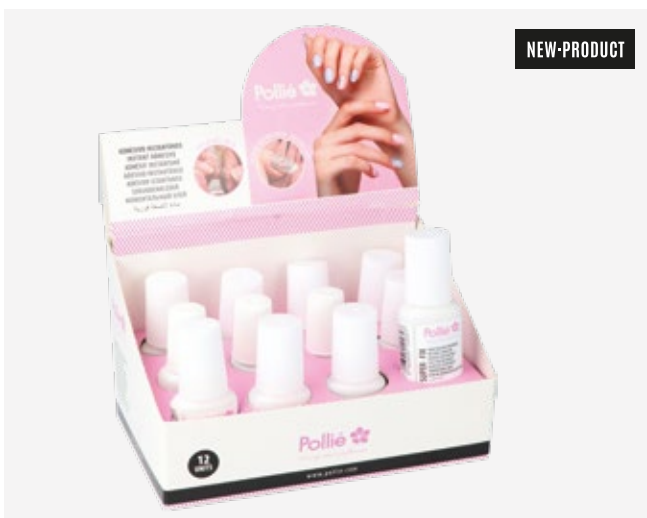

With this dotting tools you can decorate your nails by creating an infinite variety of shapes, lines, dots and designs. The fine-tipped brushes are ideal for adding small details.

SET PARA NAIL ART · NAIL ART SET

REF.06759

P.V.P.R **11,26€**

15 pinceles para uñas
 5 de ellos de doble punta de metal
 15 nail brushes
 5 of them with double metal tips

EAN: 8423029070250
 u.m.vta: 1units - 42box

EXPOSITOR DE 12 ADHESIVOS PARA NAIL ART
DISPLAY OF 12 INSTANT ADHESIVE FOR NAIL ART