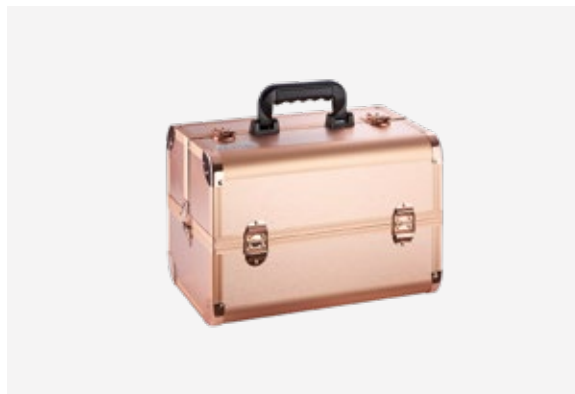

REF.04941/70 ■

EAN: 8423029047405
u.m.vta: 1units - 4box

P.V.P.R **78,00€**

- 23,5 cm
- 24 cm
- 35 cm